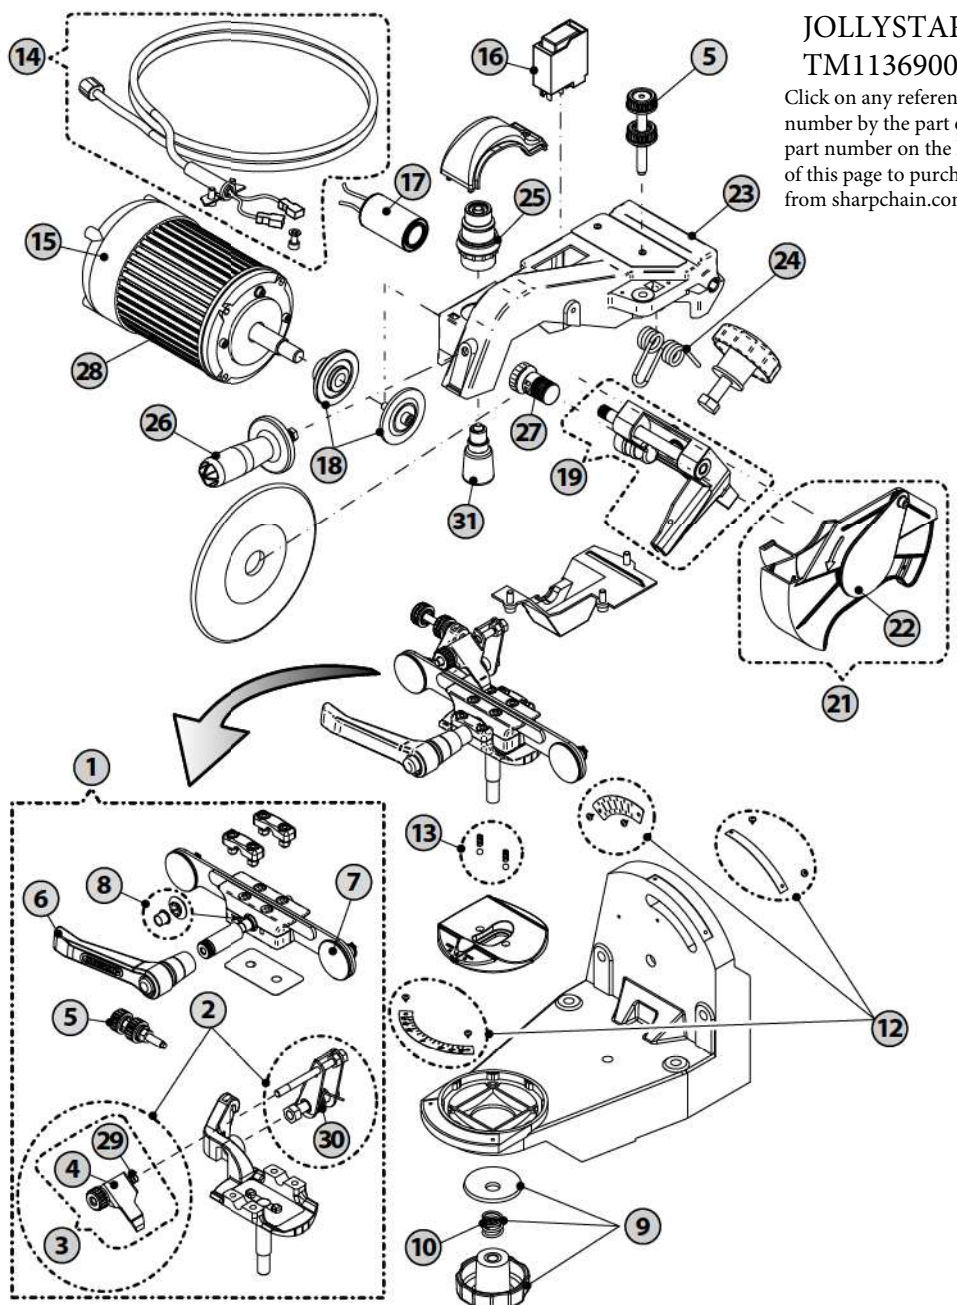

Spare Parts
SHARPCHAIN

JOLLYSTAR
TM11369001

Click on any reference number by the part or the part number on the left side of this page to purchase from sharpchain.com

P/N	DESCRIPTION
1	K00200169 Complete vise assembly
2	K00200356 Chain hold kit
3	K00200193 Chain stop, vise assy
4	K00200350 Chain stop
5	K00200357 Adjustment knobs, kit
6	K00200141 Lever, vise assy chain locking
7	K00200175 Vise jaws, vise assy
8	K00200176 Vise bushing, vise assy
9	K00200342 Vise locking kit
10	K00200180 Spring
12	K00200333 Scales Kit
13	K00200179 Spring and ball kit
14	K00200145 Cable kit complete with plug - 120V~
15	K00200155 End motor bell
16	K00200151 Switch - 120V~
17	K00200152 Capacitor 8 Micro-Farad - 120V~
18	K00200355 Motor flange kit (outer and inner)
19	K00200184 Bracket, arm support
21	K00200139 Shield wheel protector
22	K00200140 Shield kit
23	K00200136 Arm, complete
24	K00200154 Spring, arm return
25	K00200146 Light socket E12 w/wires - 120V~
26	K00200147 Handle kit
27	K00200149 Safety pin
28	K00200144 E-Motor - 120V~
29	K00200351 Spring
30	K00200352 Spring
31	K00200378 Light 120V~

120V~ 60Hz