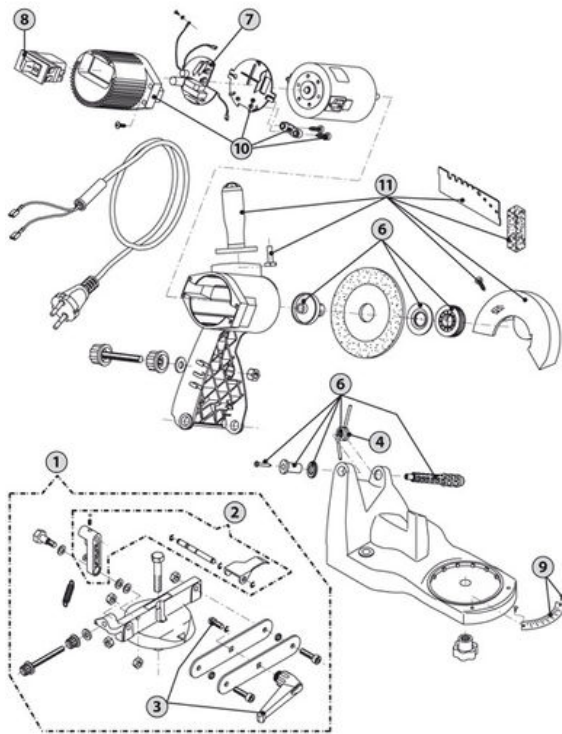

Certifications

PLUG

Features

P/N	PLUG	VOLTAGE V~	FREQUENCY Hz	RATED POWER W	MAX SPEED min-1	WEIGHT Kg	CHAIN PITCH	EAN13 CODE
1190910		230	50	85	5000	2,5	1/4" .325" 3/8" .404"	8032706103534
1190915		120	60	85	5000	2,5	1/4" .325" 3/8" .404"	8032706103534
1190909	AUS	230	50	85	5000	2,5	1/4" .325" 3/8" .404"	8032706103534

GRINDING WHEEL

1 pc Thickness 3,2 mm for: 1/4" – .325" – 3/8" chains

DRESSING BRICK

1 pc

TEMPLATE

1 pc

Spare parts

P/N	DESCRIPTION	ORDER MULTIPLES OF	
1	1190014	Vise assembly	1 pc
2	K00200361	Chain stop retrofit kit	1 pc
3	K00200362	Vise position/tension adjustment knob	1 pc
4	1185123	Return spring, grind lever	1 pc
5	K00200304	Spring arm return set	1 pc
6	1190046	Aluminium arbor retrofit kit	1 pc
7	1190107	120V-230V electric cardboard	1 pc
8	K00200157	Switch 230V~	1 pc
8	K00500048	120V switch	1 pc
9	1190050	Vise screws and plate kit	1 pc
10	1190128	Cover and holding plate kit	1 pc
11	K00200358	Equipment kit	1 pc