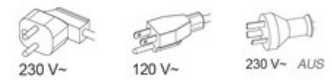

Tecomec >> Chain saw accessories >> Electric chain grinder >> **MIDIJolly**

MIDIJolly

Compact and reliable grinder, professional and accurate grinding performances.
The "MIDI JOLLY" features permanent-magnet motor capable to provide excellent performances under the most heavy strain.

Certifications

PLUG

Features

P/N	PLUG	VOLTAGE V~	FREQUENCY Hz	RATED POWER W	MAX SPEED min-1	WEIGHT Kg	CHAIN PITCH	EAN13 CODE
1190910		230	50	85	5000	2,5	1/4" .325" 3/8" .404"	8032706103534
1190915		120	60	85	5000	2,5	1/4" .325" 3/8" .404"	8032706103534
1190909	AUS	230	50	85	5000	2,5	1/4" .325" 3/8" .404"	8032706103534