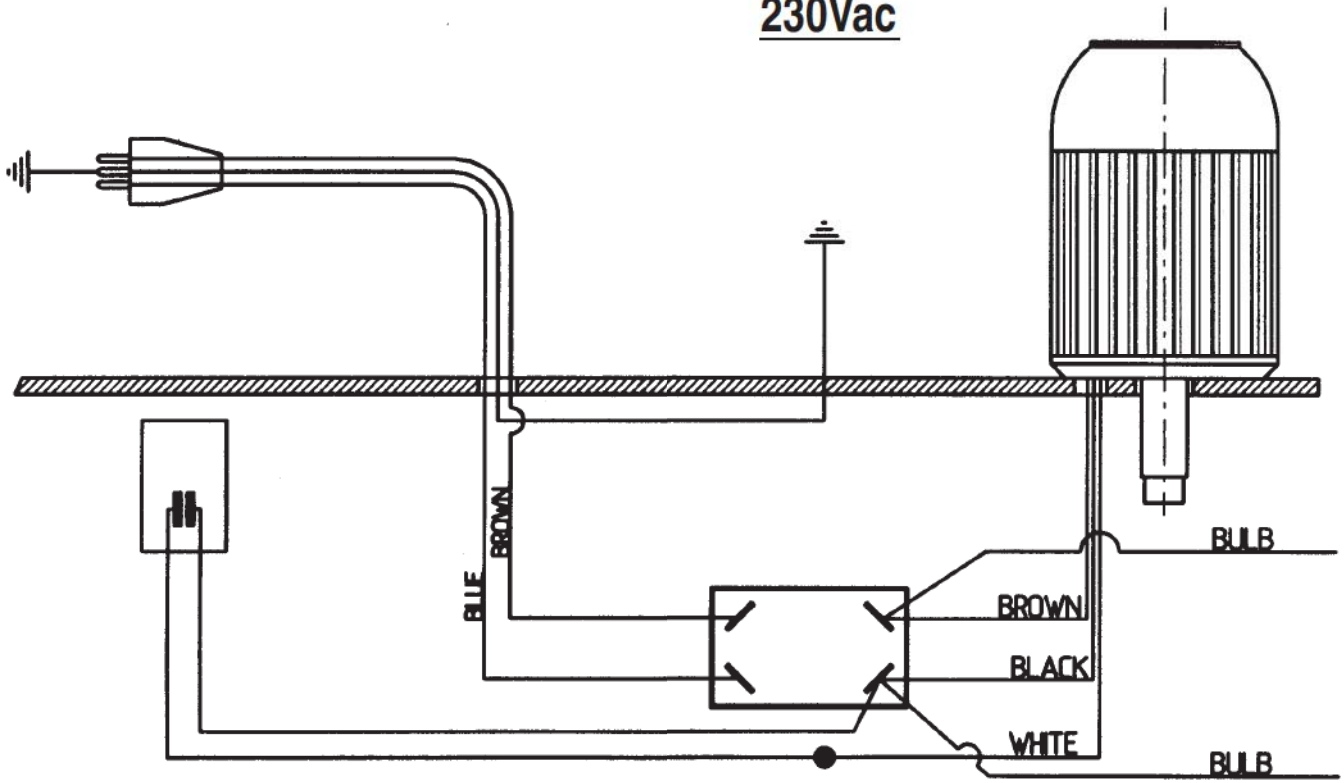

FIG. 1

FIG. 2

FIG. 3

FIG. 4

KIT 1150034

KIT 1150152 Red (230Vac)
KIT 1150242 Red (230Vac-CH)
KIT 1150246 Red (230Vac-AUST.)
KIT 1150163 Red (120Vac)

SUPER JOLLY 230Vac - 120Vac
SPARE PARTS EXPLODED VIEW

KIT 1150159 Black

KIT 1150088

KIT 1150088

230Vac

120Vac