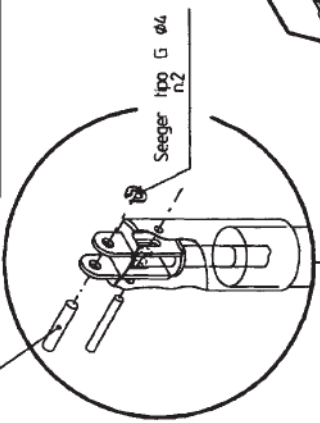

FIG. 1

FIG. 2

FIG. 3

FIG. 4

KIT 1150034

KIT 1150152 Red (230Vac)
KIT 1150242 Red (230Vac-CH)
KIT 1150246 Red (230Vac-AUST.)
KIT 1150163 Red (120Vac)

SUPER JOLLY 230Vac - 120Vac
SPARE PARTS EXPLODED VIEW

KIT 1150159 Black