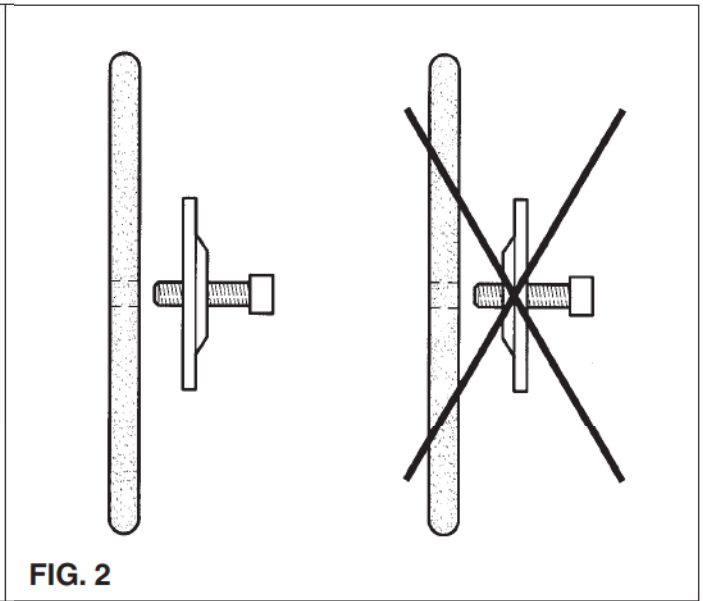

FIG. 1

FIG. 2

FIG. 3

FIG. 4

KIT 1150034

KIT 1150152 Red (230Vac)
KIT 1150242 Red (230Vac-CH)
KIT 1150246 Red (230Vac-AUST.)
KIT 1150163 Red (120Vac)

SUPER JOLLY 230Vac - 120Vac
SPARE PARTS EXPLODED VIEW

KIT 1150159 Black