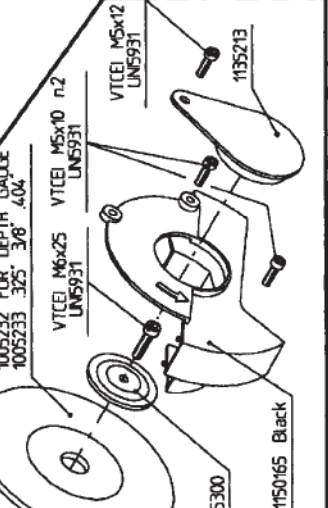

FIG. 1

FIG. 2

FIG. 3

FIG. 4

KIT 1150034

KIT 1150152 Red (230Vac)
KIT 1150242 Red (230Vac-CH)
KIT 1150246 Red (230Vac-AUST.)
KIT 1150163 Red (120Vac)

SUPER JOLLY 230Vac - 120Vac
SPARE PARTS EXPLODED VIEW

KIT 1150159 Black

KIT 1150088

KIT 1150088

230Vac

120Vac