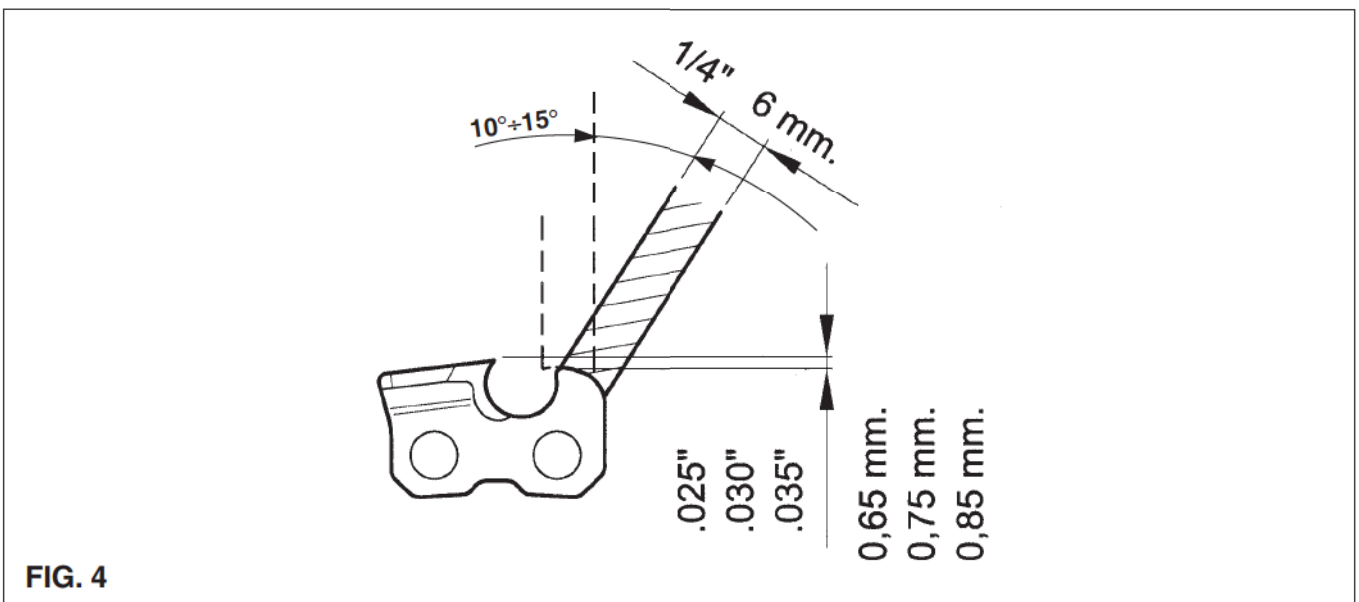

FIG. 1

FIG. 2

FIG. 3

FIG. 4

KIT 1150034

KIT 1150152 Red (230Vac)
KIT 1150242 Red (230Vac-CH)
KIT 1150246 Red (230Vac-AUST.)
KIT 1150163 Red (120Vac)

SUPER JOLLY 230Vac - 120Vac
SPARE PARTS EXPLODED VIEW

KIT 1150159 Black