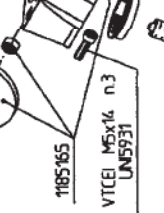

FIG. 1

FIG. 2

FIG. 3

FIG. 4

KIT 1150034

KIT 1150152 Red (230Vac)
KIT 1150242 Red (230Vac-CH)
KIT 1150246 Red (230Vac-AUST.)
KIT 1150163 Red (120Vac)

SUPER JOLLY 230Vac - 120Vac
SPARE PARTS EXPLODED VIEW

KIT 1150159 Black