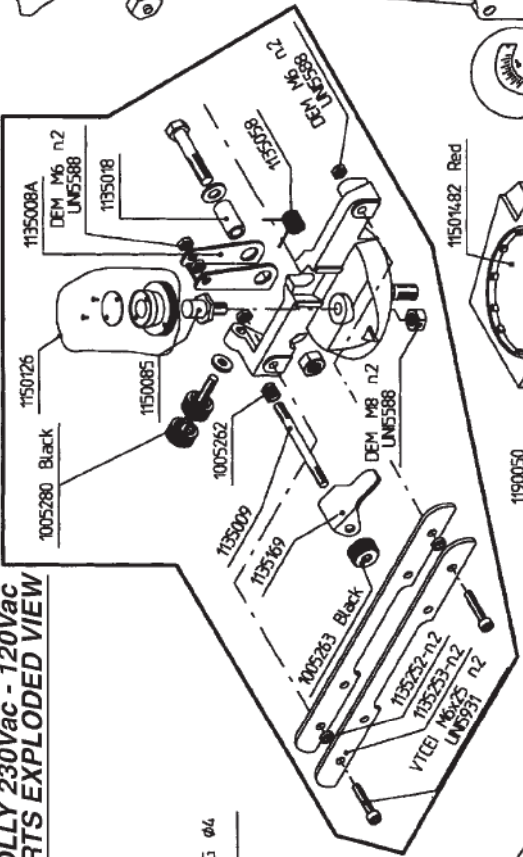

FIG. 1

FIG. 2

FIG. 3

FIG. 4

KIT 1150034

KIT 1150152 Red (230Vac)
KIT 1150242 Red (230Vac-CH)
KIT 1150246 Red (230Vac-AUST.)
KIT 1150163 Red (120Vac)

SUPER JOLLY 230Vac - 120Vac
SPARE PARTS EXPLODED VIEW

KIT 1150159 Black

KIT 1150088

KIT 1150088

230Vac

120Vac