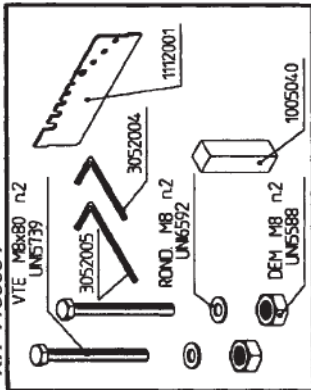

FIG. 1

FIG. 2

FIG. 3

FIG. 4

KIT 1150034

KIT 1150152 Red (230Vac)
KIT 1150242 Red (230Vac-CH)
KIT 1150246 Red (230Vac-AUST.)
KIT 1150163 Red (120Vac)

SUPER JOLLY 230Vac - 120Vac
SPARE PARTS EXPLODED VIEW

KIT 1150159 Black

KIT 1150088

KIT 1150088

230Vac

120Vac