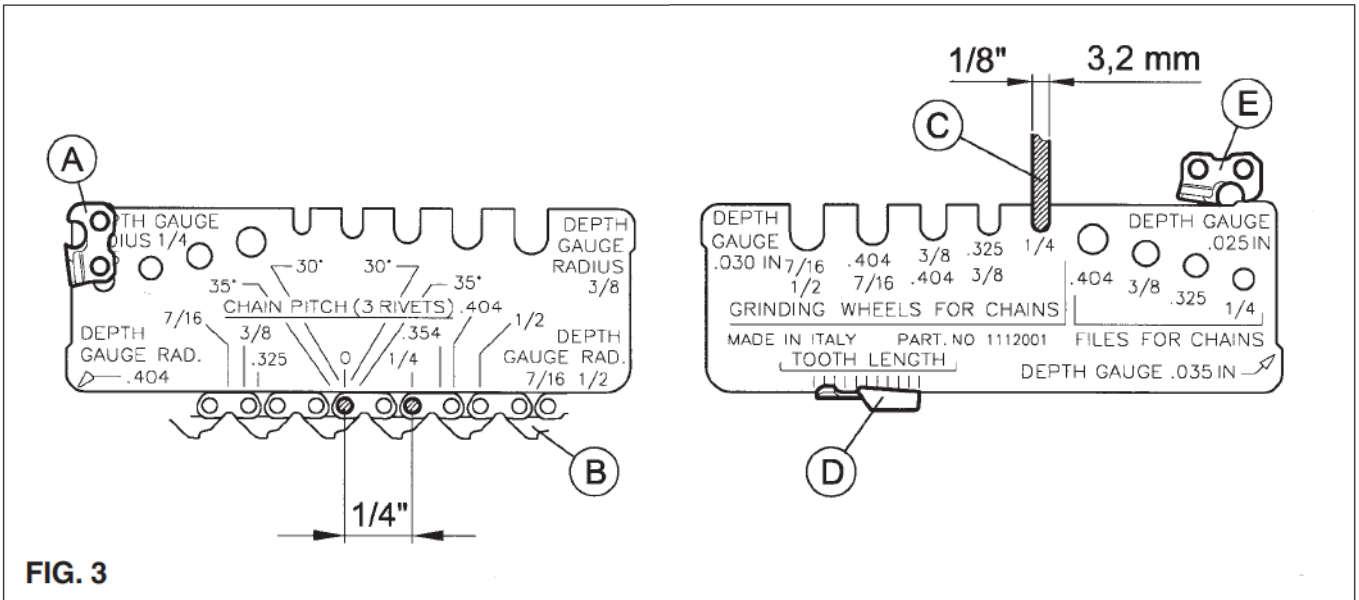

FIG. 1

FIG. 2

FIG. 3

FIG. 4

KIT 1150034

KIT 1150152 Red (230Vac)
KIT 1150242 Red (230Vac-CH)
KIT 1150246 Red (230Vac-AUST.)
KIT 1150163 Red (120Vac)

SUPER JOLLY 230Vac - 120Vac
SPARE PARTS EXPLODED VIEW

KIT 1150159 Black

KIT 1150088

KIT 1150088

230Vac

120Vac