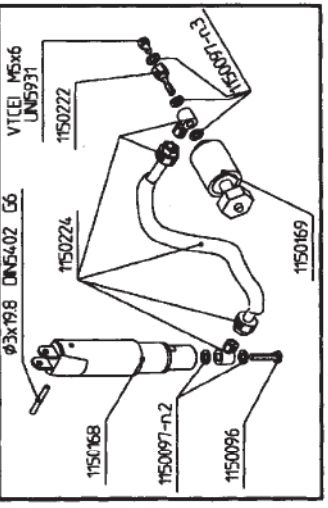

FIG. 1

FIG. 2

FIG. 3

FIG. 4

KIT 1150034

KIT 1150152 Red (230Vac)
KIT 1150242 Red (230Vac-CH)
KIT 1150246 Red (230Vac-AUST.)
KIT 1150163 Red (120Vac)

SUPER JOLLY 230Vac - 120Vac
SPARE PARTS EXPLODED VIEW

KIT 1150159 Black

KIT 1150088

KIT 1150088

230Vac

120Vac