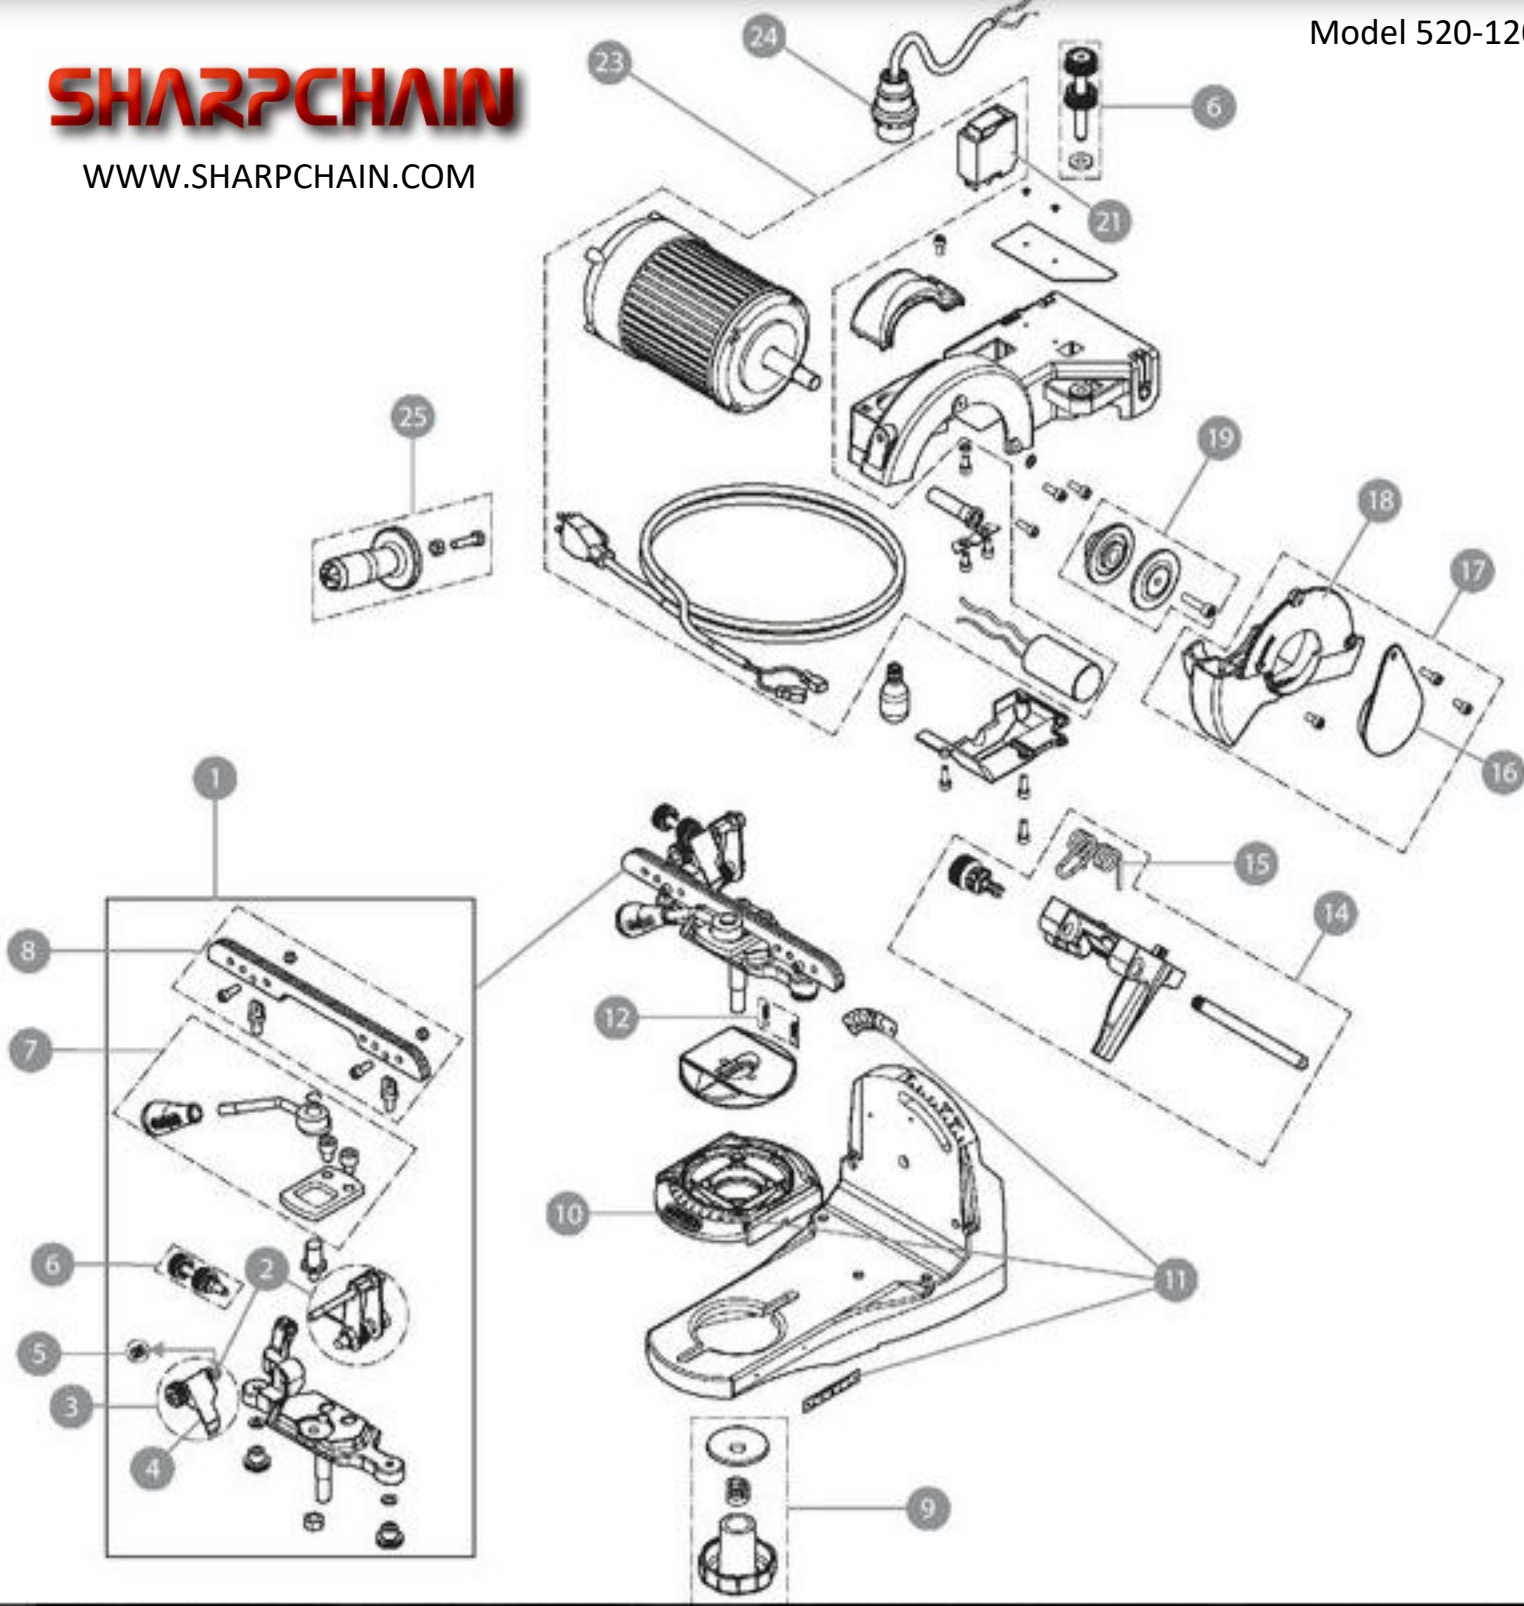

SHARPCHAIN

WWW.SHARPCHAIN.COM

Model 520-120

OREGON MODEL 520-120

REF. NO.	OREGON PART	TECOMEC PART	DESCRIPTION
1	572119	N/A	WISE ASSEMBLY
2	537411	TMK00200356	CHAIN STOP ASSEMBLY
3	522688	TMK00200350	CHAIN STOP
4	32677	TMK00200350-5	CHAIN STOP 5-PACK
5	32681	TMK00200351-5	PAWL CENTERING SPRING 5-PACK
6	537412	TMK00200357	ADJUSTMENT KNOB KIT
7	572202	N/A	WISE HANDLE ASSEMBLY
8	572203	N/A	WISE JAWS
9	537413	TMK00200342	WISE ADJUSTMENT KNOB KIT
10	522685	N/A	SLIDING SUPPORT
11	537410	N/A	SCALE KIT
12	32678	TMK00200179	SPRING & BALL KIT
14	522649	TMK00200184	ARM SUPPORT ASSEMBLY
15	522651	TMK00200154	ARM RETURN SPRING
16	554651	N/A	WHEEL PROTECTOR SHIELD
17	105654	N/A	WHEEL PROTECTOR SHIELD KIT
18	109248	N/A	WHEEL HOUSING METAL SHIELD
19	537409	TMK00200355	FLANGE KIT
21	109879	TMK00200151	ON / OFF SWITCH
	37947	TMK00200155	MOTOR CAP
23	537398	N/A	COMPLETE ELECTRICAL ASSEMBLY
24	108196A	TMK00200146	115-VOLT LIGHT SOCKET
25	105538	TMK00200147	HEAD ASSEMBLY HANDLE KIT
	112055	TMK00200150	LIGHT BULB GE15T7